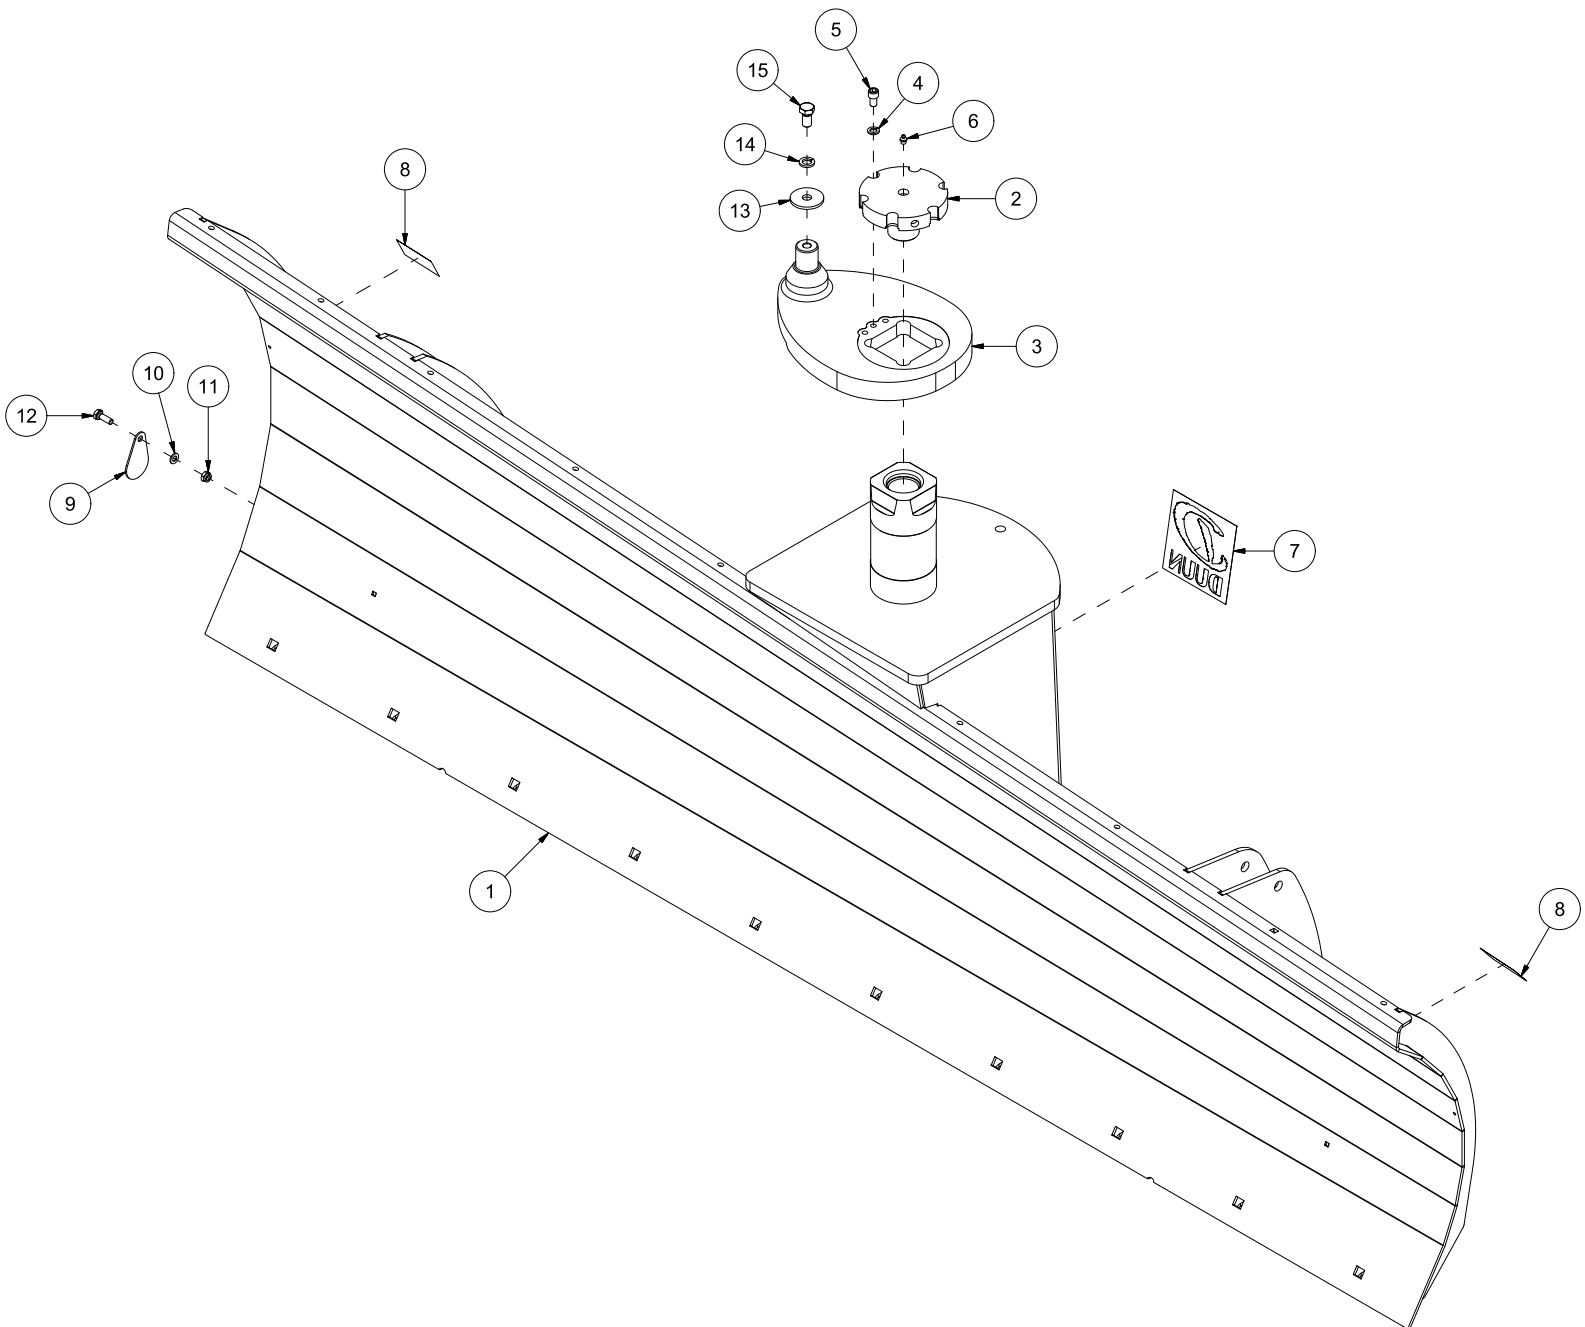

Pos	Qty	Article no	Designation
1	1	12352001	Scraper blade HTS306
2	1	1235192	Center screw
3	1	1235191	Rotation arm 286°
4	1	2534069	Spring washer M12 EIZn DIN 127
5	1	2472330	Hex cylinder screw M12x20 EIZn DIN 912
6	1	2478410	Grease nipple, straight 1/8"
7	1	2935150	Sticker Duun 160x160
8	2	2935089	Sticker 90x48 Risk of leg crushing
9	1	12352055	Lid
10	1	2531060	Washer M10 EIZn DIN 125
11	1	2483610	Locking nut M10 EIZn DIN 985
12	1	2422299	Hexagon screw M10x30 EIZn 8.8 DIN 933
13	1	1238135	Washer Ø17/60x5
14	1	2534078	Spring washer M16 EIZn DIN 127
15	1	2422485	Hexagon screw M16x30 EIZn 8.8 DIN 933