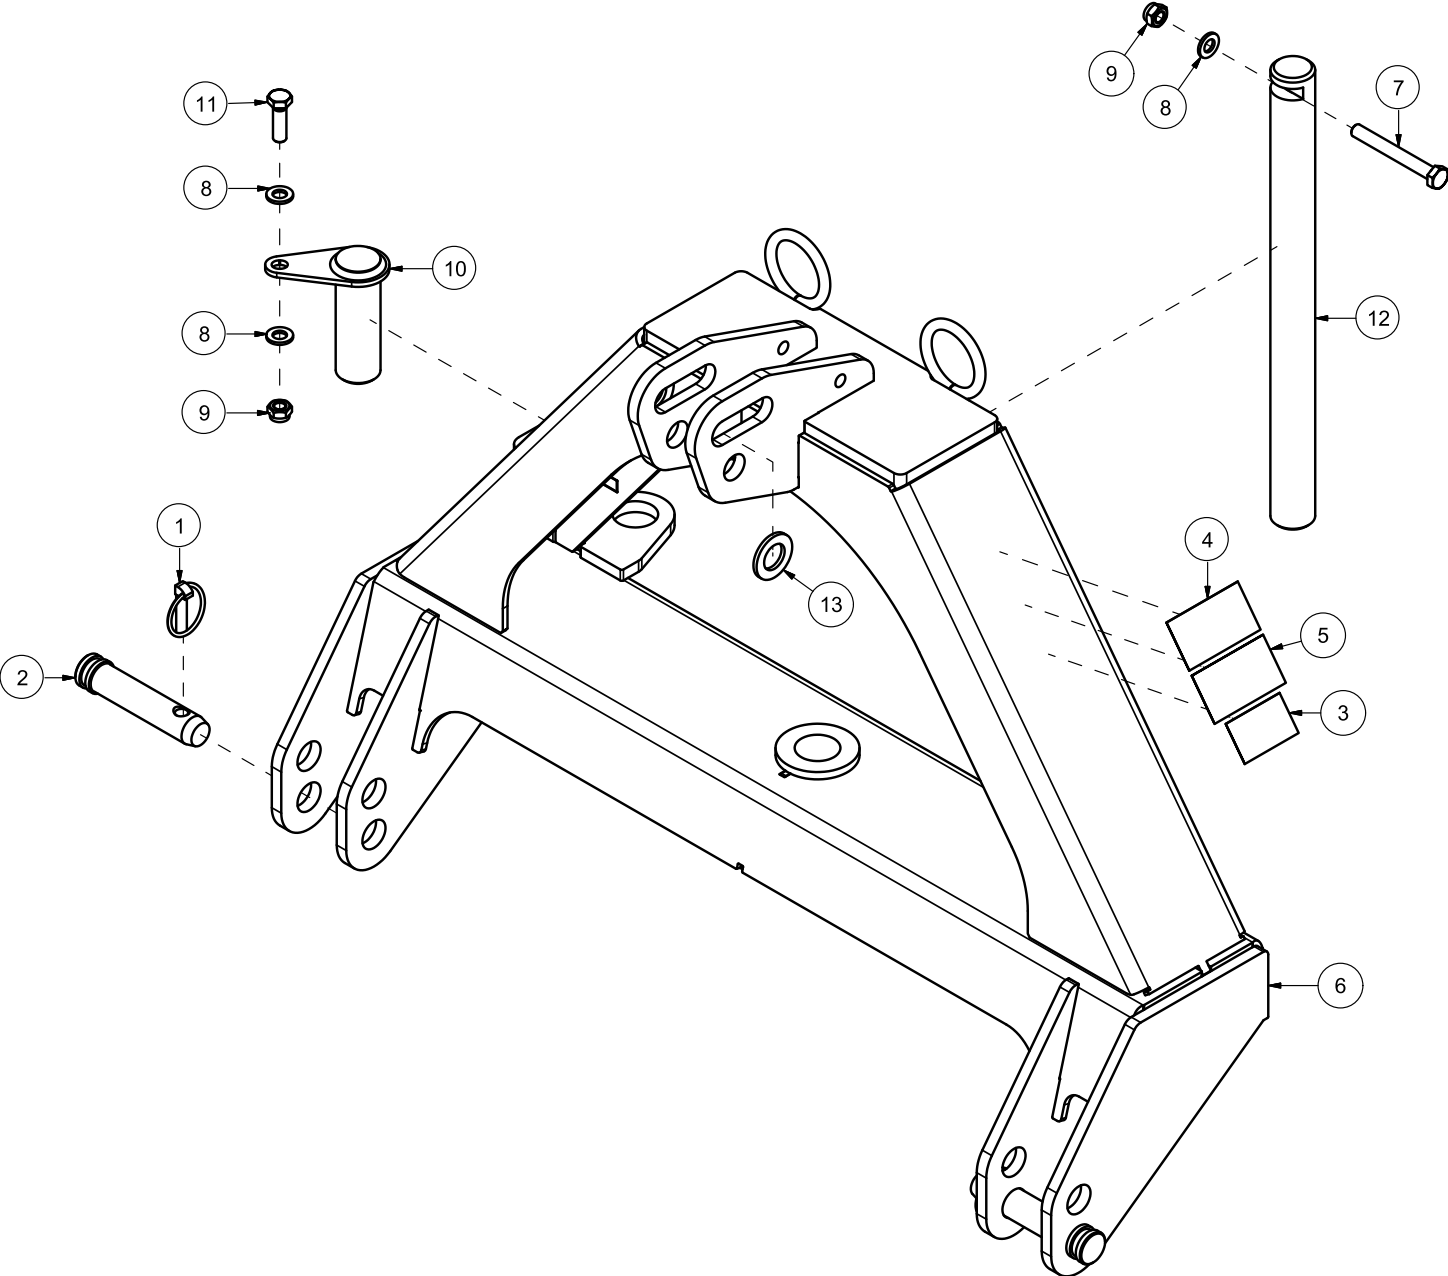

# HTS306 Spare parts catalogue

Serial number: from 130001 | up to 150012

<b>CONTENT</b>	<b>2</b>
<b>23528001   THREE POINT LINKAGE</b>	<b>4</b>
<b>23528002   DRAWBAR</b>	<b>6</b>
<b>23528003   SCRAPER BLADE</b>	<b>8</b>
<b>23528004   ROTATING CYLINDER OF SCRAPER BLADE</b>	<b>10</b>
<b>23528005   BOOM SWING CYLINDER</b>	<b>12</b>
<b>23528006   LEFT SIDE SUPPORT WHEEL 6"</b>	<b>14</b>
<b>23528007   RIGHT SIDE SUPPORT WHEEL 6"</b>	<b>16</b>
<b>23528008   SUPPORT WHEEL CYLINDER</b>	<b>18</b>
<b>23528009   WHEEL TURNBUCKLE</b>	<b>20</b>
<b>23528010   FLAT WEAR STEEL</b>	<b>22</b>
<b>23528011   WEAR STEEL LOCKING HEAD SCREWS</b>	<b>24</b>
<b>23528012   WEAR STEEL WEDGE BOLTS</b>	<b>26</b>
<b>23528013   BOLTS WITHOUT WHEEL/TURNBUCKLE WHEEL</b>	<b>28</b>
<b>23528014   ONE SIDE WHEEL CYLINDER BOLTS</b>	<b>30</b>
<b>23528015   PERFORATED WEAR STEEL</b>	<b>32</b>
<b>23528016   WEAR STEEL ICE SCRAPER</b>	<b>34</b>
<b>23528017   TWO SIDES WHEEL CYLINDER BOLTS</b>	<b>36</b>
<b>23528018   WEIGHT PACKAGE</b>	<b>38</b>
<b>23528019   MANUAL BOOM SWING</b>	<b>40</b>

Pos	Qty	Article no	Designation
1	2	2556142	Locking pin Ø10x40
2	2	2551730	Drawbar bolt cat. 2 Ø28x95
3	1	2935063	Sticker 68x40 CE
4	1	2935064	Sticker 90x48 Instruction manual
5	1	2935090	Sticker 90x48 Transportation position
6	1	12352057	Three-point linkage HTS
7	1	2422365	Hexagon screw M12x100 EIZn 8.8 DIN 933
8	3	2531069	Washer M12 EIZn DIN 125
9	2	2483611	Locking nut M12 EIZn DIN 985
10	1	12352023	Bolt Ø40
11	1	2422352	Hexagon screw M12x40 EIZn 8.8 DIN 933
12	1	12352022	Assembly bolt Ø40
13	2	2533095	Washer Ø26/45x4