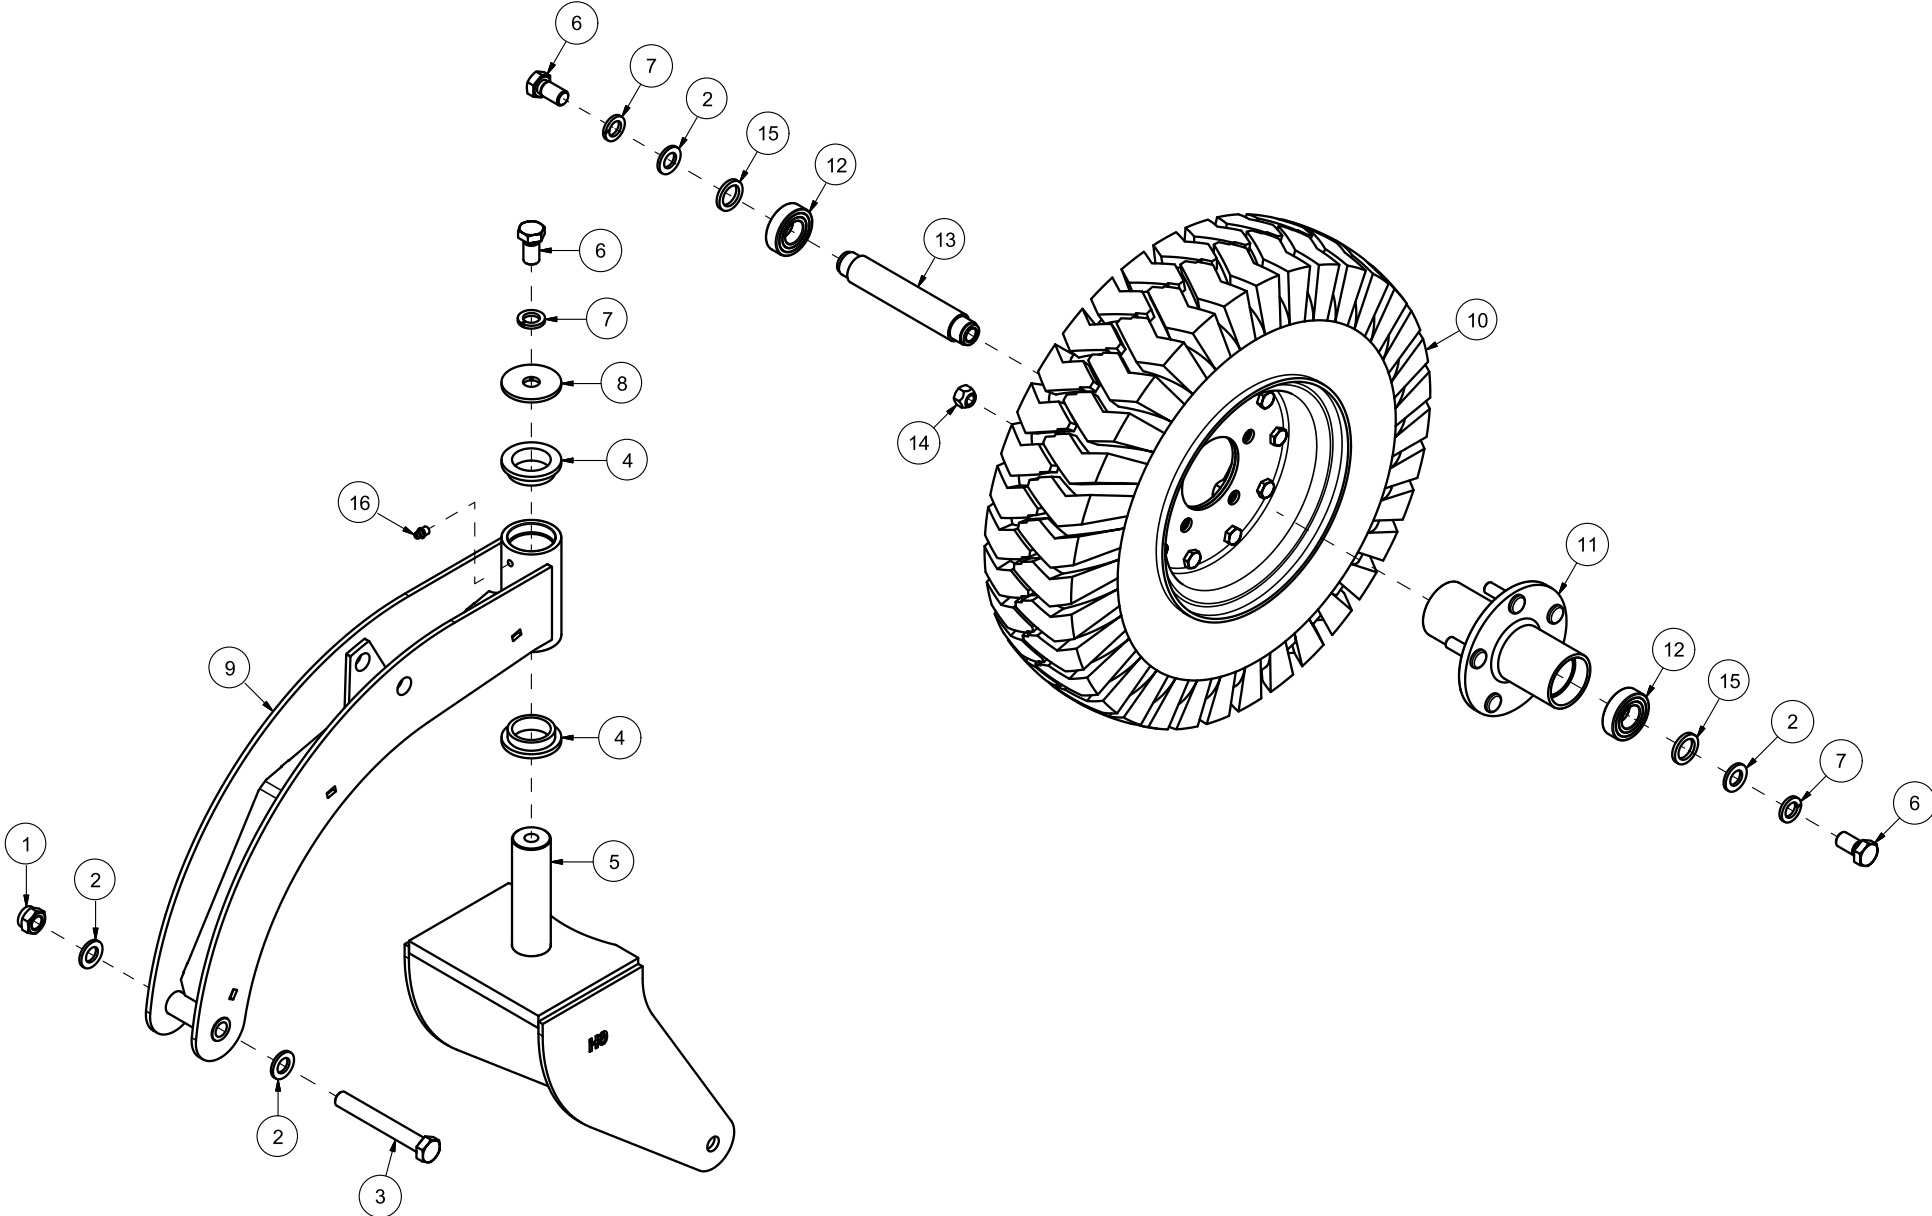

Pos	Qty	Article no	Designation
1	1	2483613	Locking nut M16 EIZn DIN 985
2	4	2531078	Washer M16 EIZn DIN 125
3	1	2422504	Hexagon screw M16x120 EIZn 8.8 DIN 931
4	2	2245023	Plastic bearing Ø39/48x15
5	1	12352049	Wheel fork 6" HTS
6	3	2422485	Hexagon screw M16x30 EIZn 8.8 DIN 933
7	3	2534078	Spring washer M16 EIZn DIN 127
8	1	12352053	Washer Ø17/60x4
9	1	12352054	Wheel arm HTS
10	1	2941520	Wheel 6.00x9 10L Compl. w/rim
11	1	12352050	Hub 5x115
12	2	2951129	Ball bearings 6205 2RS 25x52x15 DIN 625
13	1	12352051	Shaft
14	5	2489614	Hexagon nut M12x1.5 conical
15	2	12352052	Washer
16	1	2478407	Grease nipple Straight M8