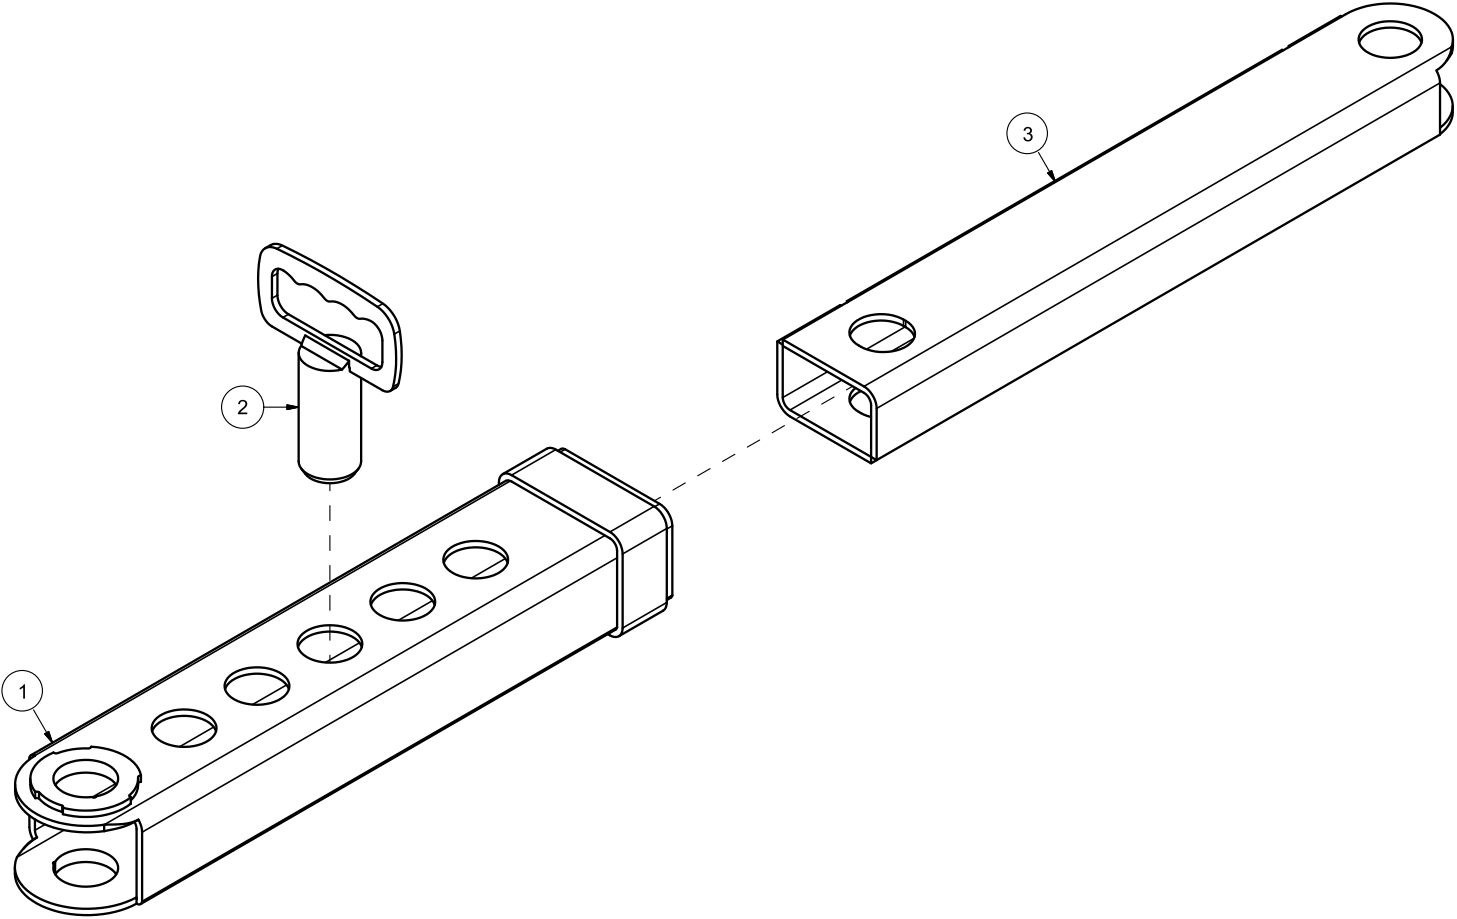

Pos	Qty	Article no	Designation
1	1	1238140	Outer strut
2	1	1238139	Adjustment bolt Ø40
3	1	1238141	Inner strut