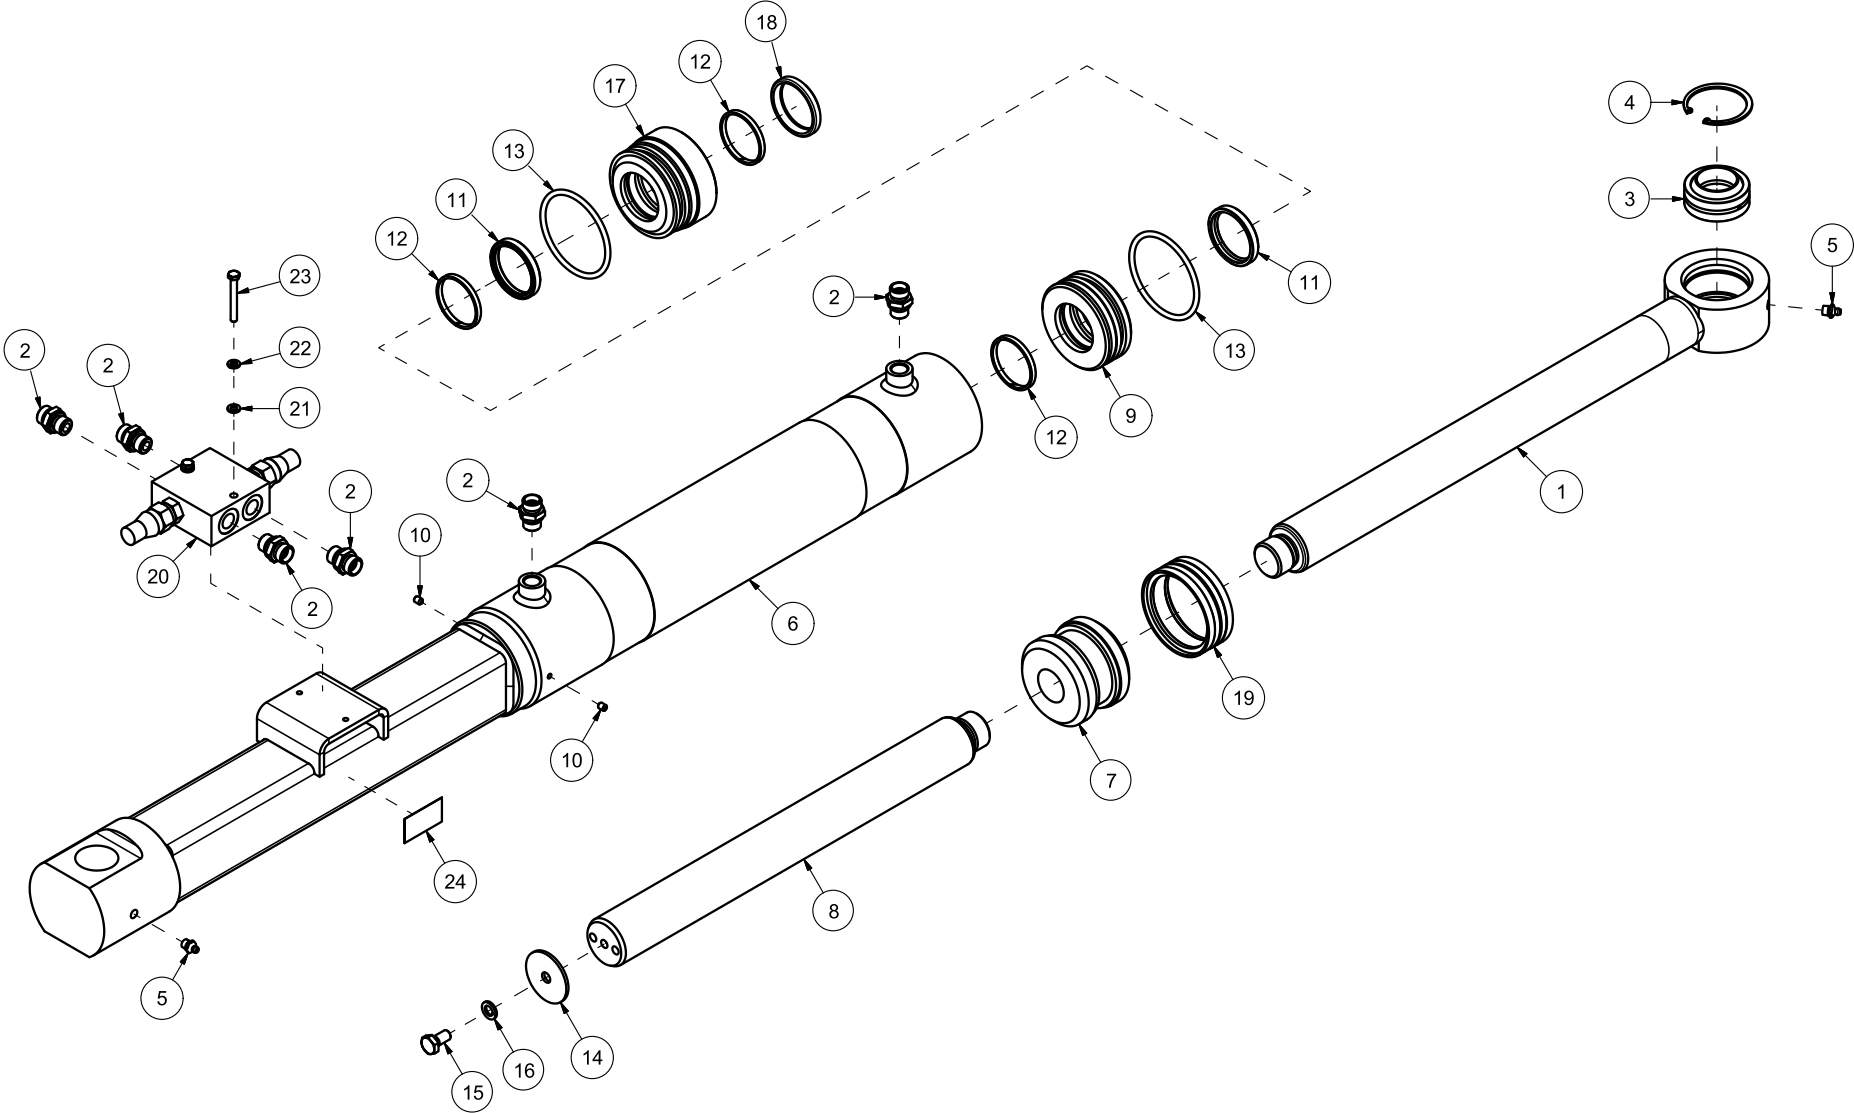

Pos	Qty	Article no	Designation
1	1	1235146	Piston rod Ø50
2	6	2957749	Hexagon nipple GEK BSP 3/8" L12 ED
3	1	2954140	Spherical bearing GE 40 ES
4	1	2553262	Seeger ring I 62x2,0 DIN 471
5	2	2478410	Grease nipple, straight 1/8"
6	1	1235176	Cylinder tube
7	1	1235149	Piston
8	1	1235147	Piston rod Ø50
9	1	1235150	Rear packing box
10	2	2473195	Threaded pin M6x6 St DIN 916
11	2	2232140	Compact seal 50-60
12	3	1235156	Guide band
13	2	2233082	O-ring 82,00x5,00
14	1	1235151	Washer
15	1	2422295	Hexagon screw M10x20 EIZn 8.8 DIN 933
16	1	2534060	Spring washer M10 EIZn DIN 127
17	1	1235148	Packing box
18	1	2232835	Wipers 50-60
19	1	2234380	Compact seal Ø90/76 L22,5
20	1	2955337	Safety valve
21	2	2531039	Washer M6 EIZn DIN 125
22	2	2534039	Spring washer M6 EIZn DIN 127
23	2	2422217	Hexagon screw M6x50 EIZn 8.8 DIN 931
24	1	2935168	Sticker 50x28 286'