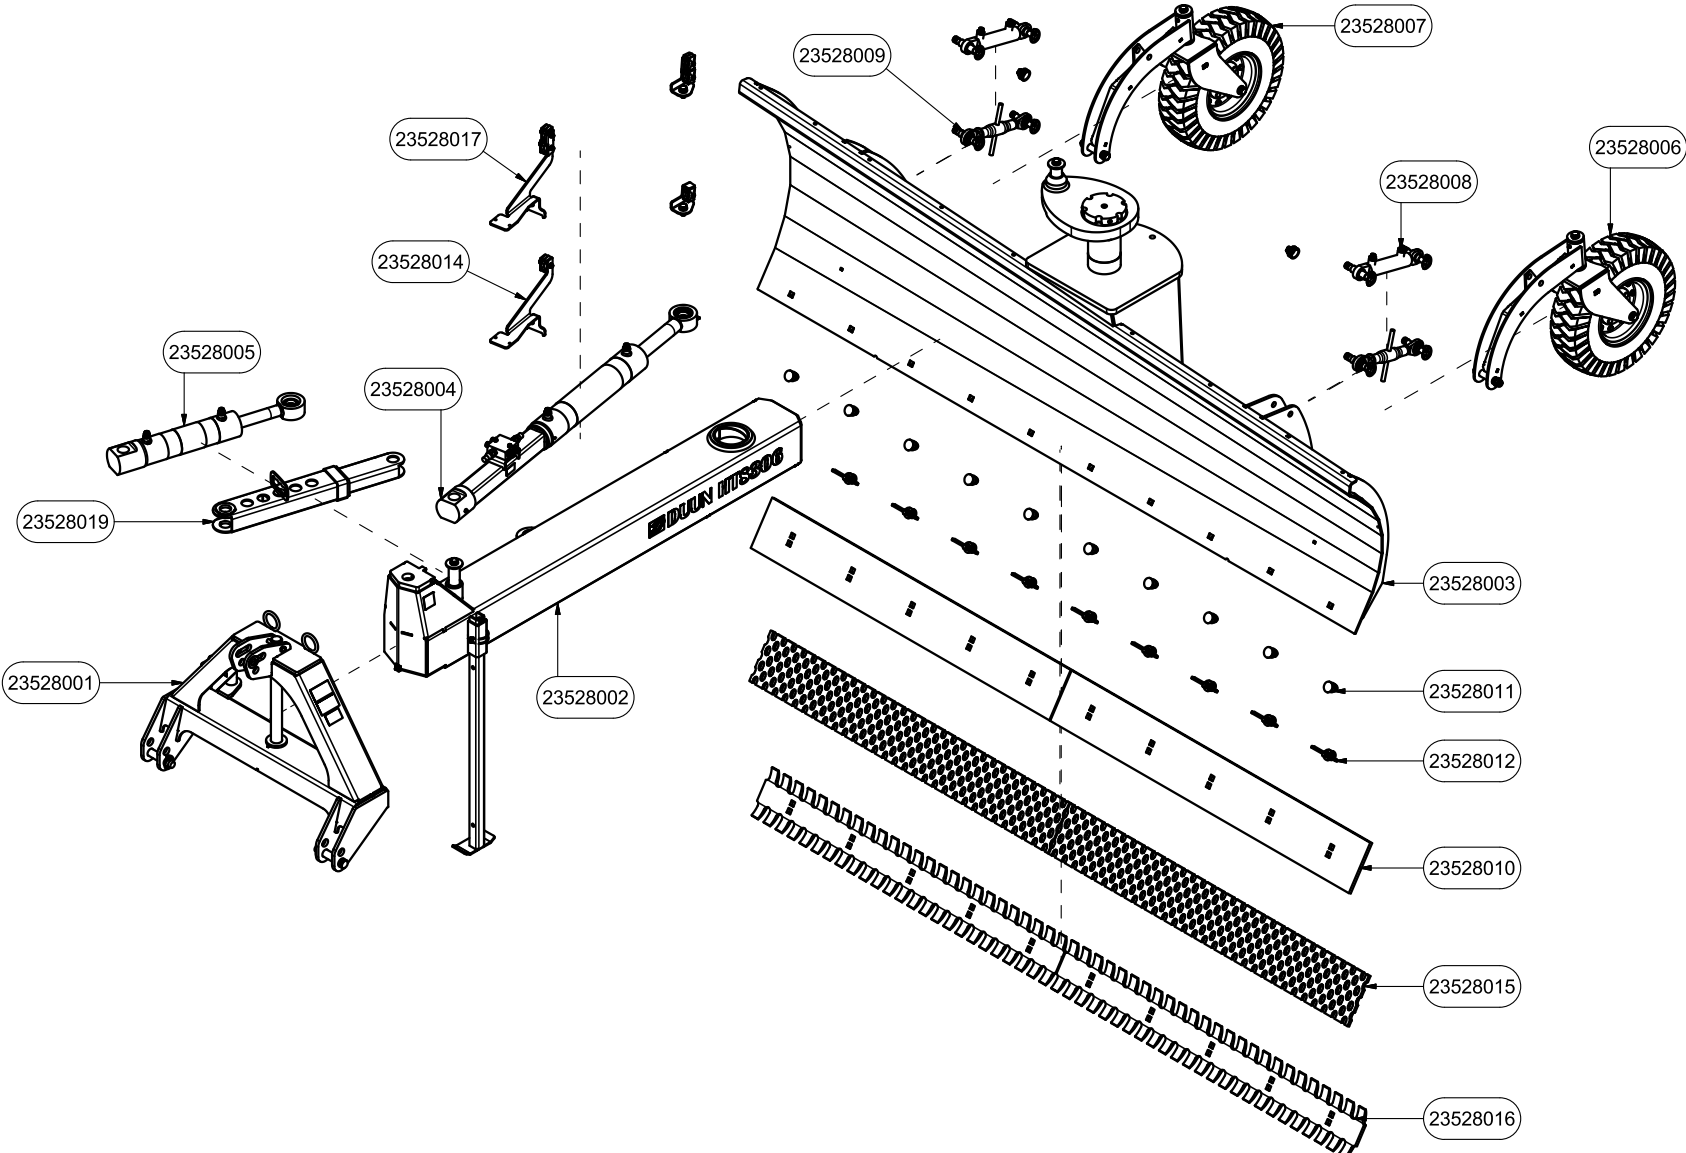

# HTS306 Spare parts catalogue

Serial number: from 130001 | up to 150012

<b>CONTENT</b>	<b>2</b>
<b>23528001   THREE POINT LINKAGE</b>	<b>4</b>
<b>23528002   DRAWBAR</b>	<b>6</b>
<b>23528003   SCRAPER BLADE</b>	<b>8</b>
<b>23528004   ROTATING CYLINDER OF SCRAPER BLADE</b>	<b>10</b>
<b>23528005   BOOM SWING CYLINDER</b>	<b>12</b>
<b>23528006   LEFT SIDE SUPPORT WHEEL 6"</b>	<b>14</b>
<b>23528007   RIGHT SIDE SUPPORT WHEEL 6"</b>	<b>16</b>
<b>23528008   SUPPORT WHEEL CYLINDER</b>	<b>18</b>
<b>23528009   WHEEL TURNBUCKLE</b>	<b>20</b>
<b>23528010   FLAT WEAR STEEL</b>	<b>22</b>
<b>23528011   WEAR STEEL LOCKING HEAD SCREWS</b>	<b>24</b>
<b>23528012   WEAR STEEL WEDGE BOLTS</b>	<b>26</b>
<b>23528013   BOLTS WITHOUT WHEEL/TURNBUCKLE WHEEL</b>	<b>28</b>
<b>23528014   ONE SIDE WHEEL CYLINDER BOLTS</b>	<b>30</b>
<b>23528015   PERFORATED WEAR STEEL</b>	<b>32</b>
<b>23528016   WEAR STEEL ICE SCRAPER</b>	<b>34</b>
<b>23528017   TWO SIDES WHEEL CYLINDER BOLTS</b>	<b>36</b>
<b>23528018   WEIGHT PACKAGE</b>	<b>38</b>
<b>23528019   MANUAL BOOM SWING</b>	<b>40</b>

Pos	Qty	Article no	Designation
1	2	2556142	Locking pin Ø10x40
2	2	2551730	Drawbar bolt cat. 2 Ø28x95
3	1	2935063	Sticker 68x40 CE
4	1	2935064	Sticker 90x48 Instruction manual
5	1	2935090	Sticker 90x48 Transportation position
6	1	12352057	Three-point linkage HTS
7	1	2422365	Hexagon screw M12x100 EIZn 8.8 DIN 933
8	3	2531069	Washer M12 EIZn DIN 125
9	2	2483611	Locking nut M12 EIZn DIN 985
10	1	12352023	Bolt Ø40
11	1	2422352	Hexagon screw M12x40 EIZn 8.8 DIN 933
12	1	12352022	Assembly bolt Ø40
13	2	2533095	Washer Ø26/45x4