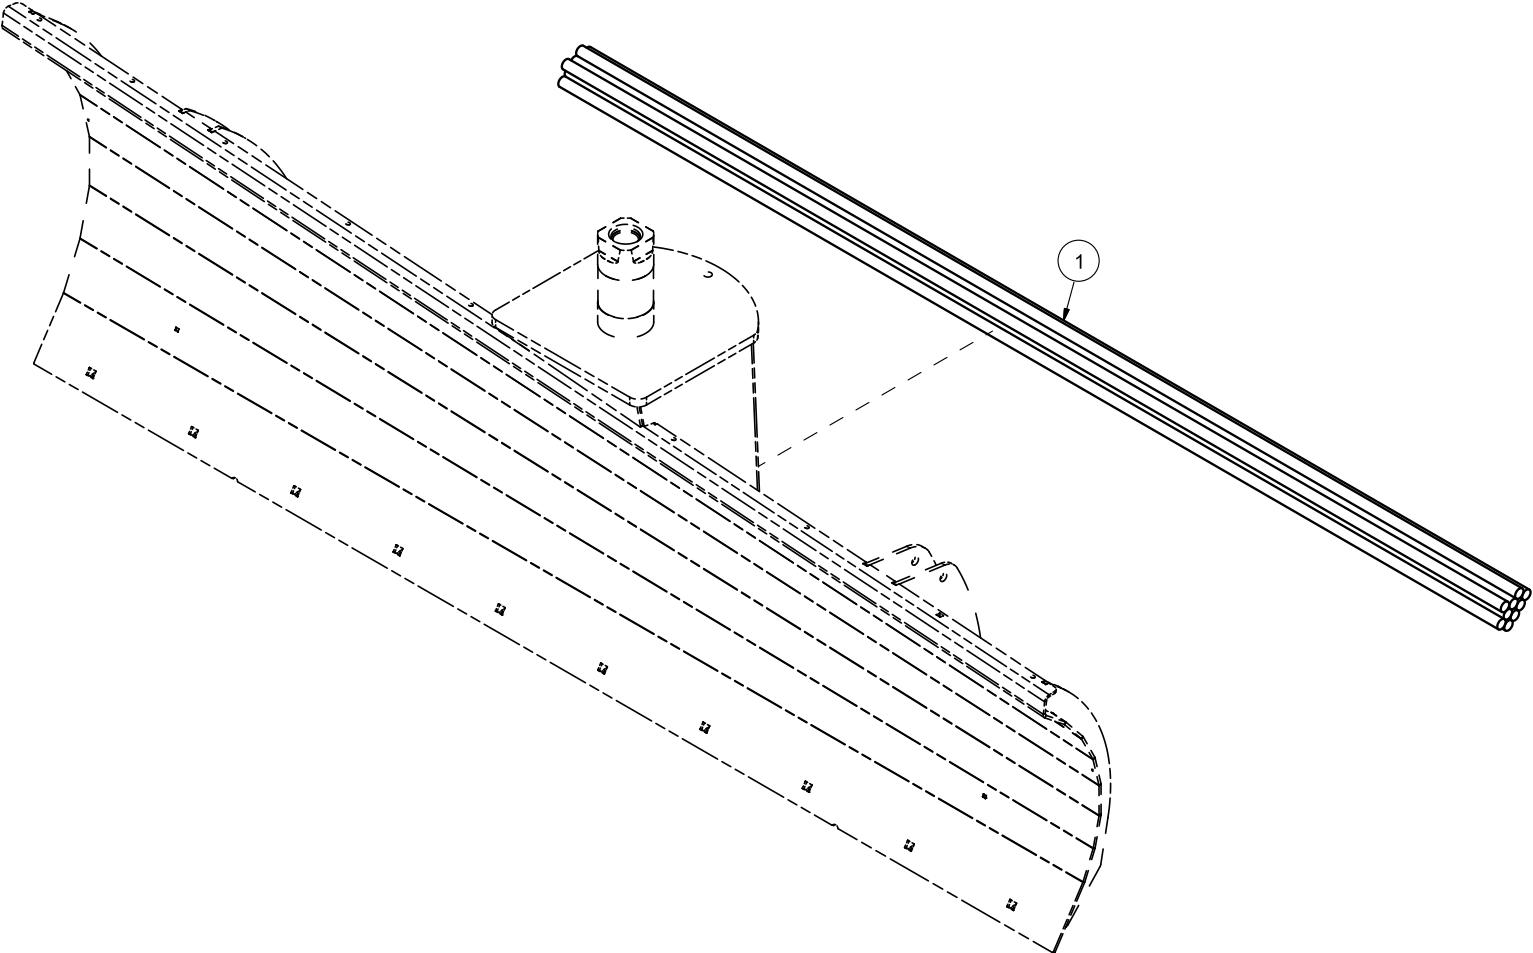

Pos	Qty	Article no	Designation
1	2	2422256	Hexagon screw M8x50 EIZn 8.8 DIN 931
2	2	2531047	Washer M8 EIZn DIN 125
3	2	2483609	Locking nut M8 EIZn DIN 985
4	2	4251206	Hose holder
5	1	1235122	Rear hose attachment
6	1	2534078	Spring washer M16 EIZn DIN 127
7	1	2422485	Hexagon screw M16x30 EIZn 8.8 DIN 933
8	1	12353008	Rear hose attachment

Pos	Qty	Article no	Designation
1	2	2112243	Perforated wear steel 11x200x1525

Pos	Qty	Article no	Designation
1	2	2112233	Wear steel ice scraper 12x193x1525

Pos	Qty	Article no	Designation
1	2	2422256	Hexagon screw M8x50 EIZn 8.8 DIN 931
2	4	2531047	Washer M8 EIZn DIN 125
3	4	2483609	Locking nut M8 EIZn DIN 985
4	4	4251206	Hose holder
5	1	1235122	Rear hose attachment
6	1	2534078	Spring washer M16 EIZn DIN 127
7	1	2422485	Hexagon screw M16x30 EIZn 8.8 DIN 933
8	2	1235188	Plate for double wheel adjustment
9	2	2422258	Hexagon screw M8x55 EIZn 8.8 DIN 931
10	1	12353008	Rear hose attachment