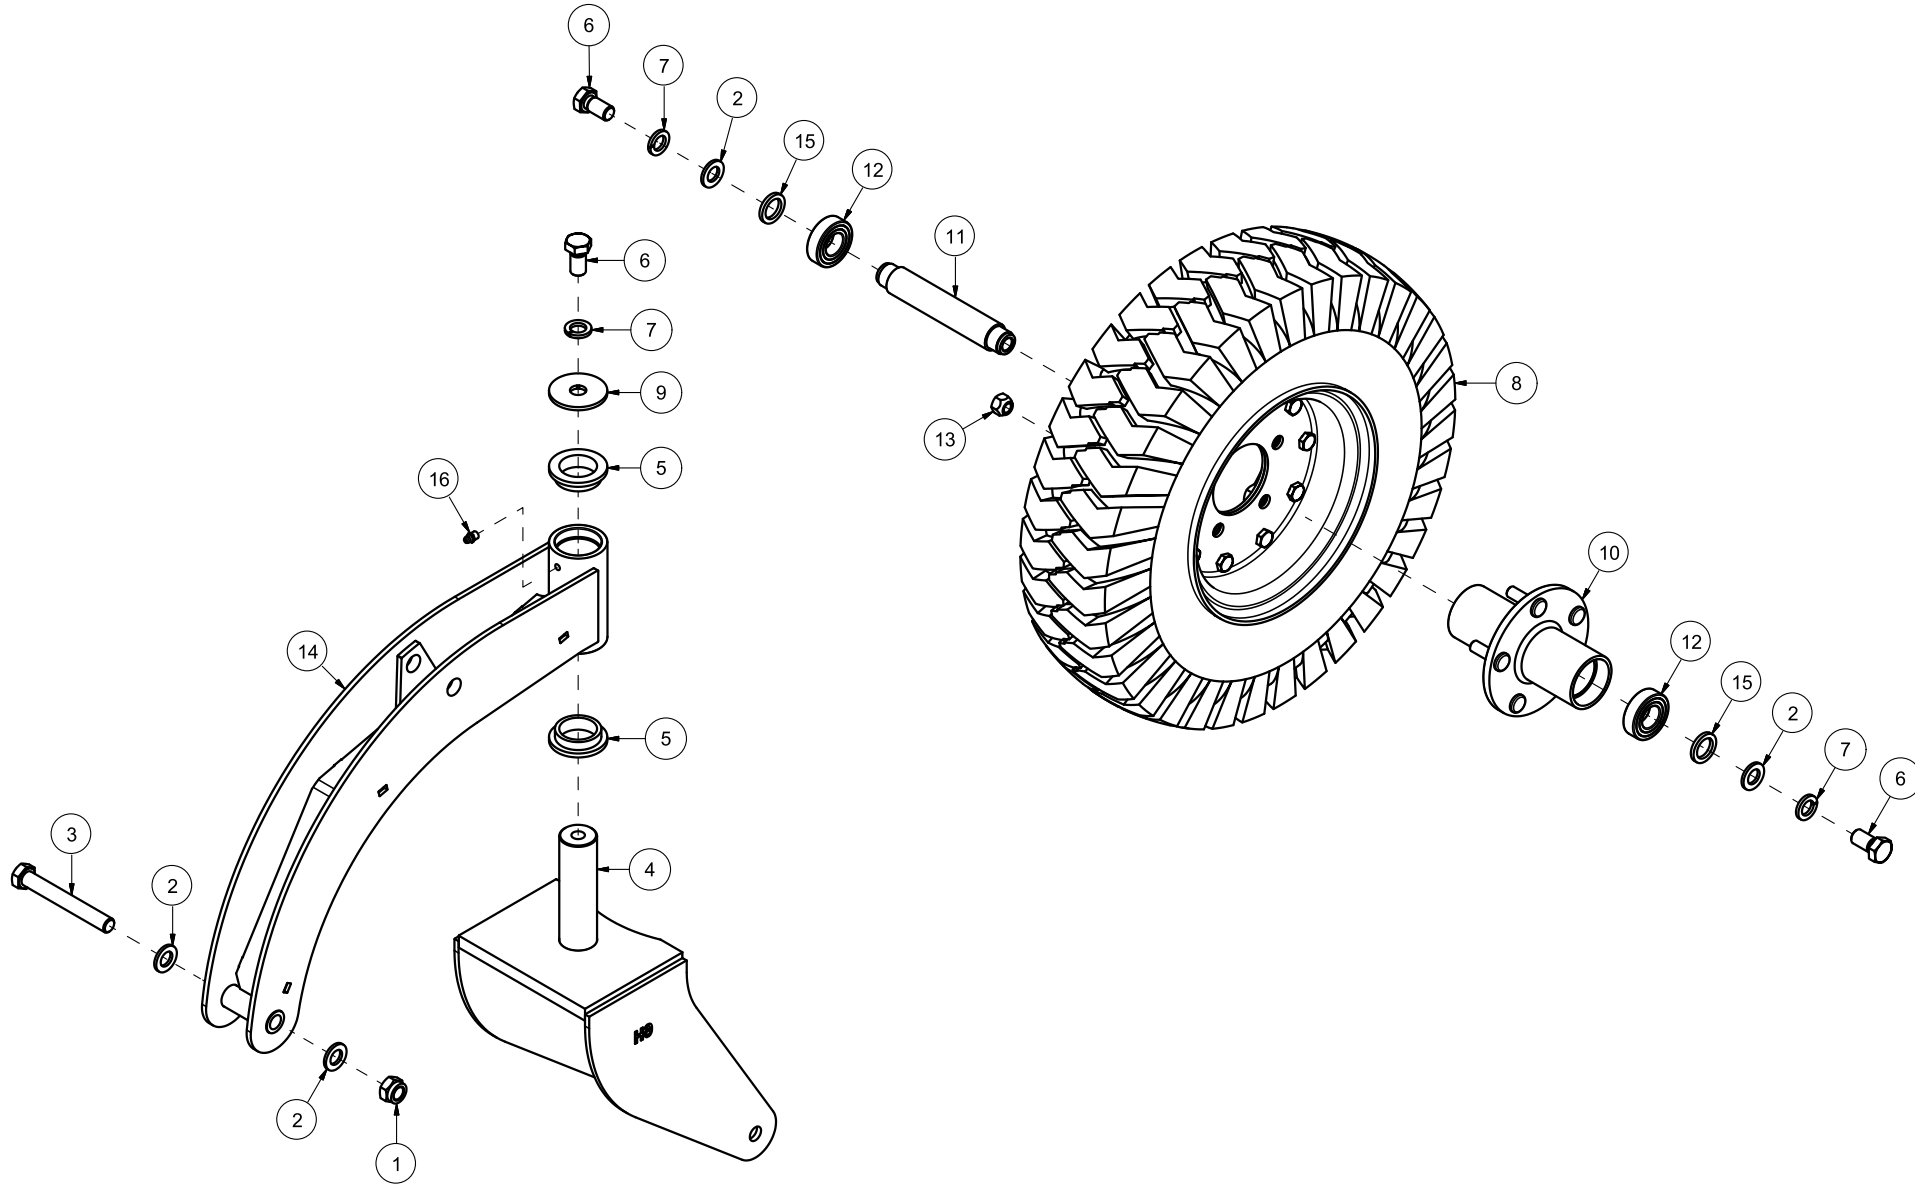

Pos	Qty	Article no	Designation
1	1	2483613	Locking nut M16 EIZn DIN 985
2	4	2531078	Washer M16 EIZn DIN 125
3	1	2422504	Hexagon screw M16x120 EIZn 8.8 DIN 931
4	1	12352049	Wheel fork 6" HTS
5	2	2245023	Plastic bearing Ø39/48x15
6	3	2422485	Hexagon screw M16x30 EIZn 8.8 DIN 933
7	3	2534078	Spring washer M16 EIZn DIN 127
8	1	2941520	Wheel 6.00x9 10L Compl. w/rim
9	1	12352053	Washer Ø17/60x4
10	1	12352050	Hub 5x115
11	1	12352051	Shaft
12	2	2951129	Ball bearings 6205 2RS 25x52x15 DIN 625
13	5	2489614	Hexagon nut M12x1.5 conical
14	1	12352054	Wheel arm HTS
15	2	12352052	Washer
16	1	2478407	Grease nipple Straight M8