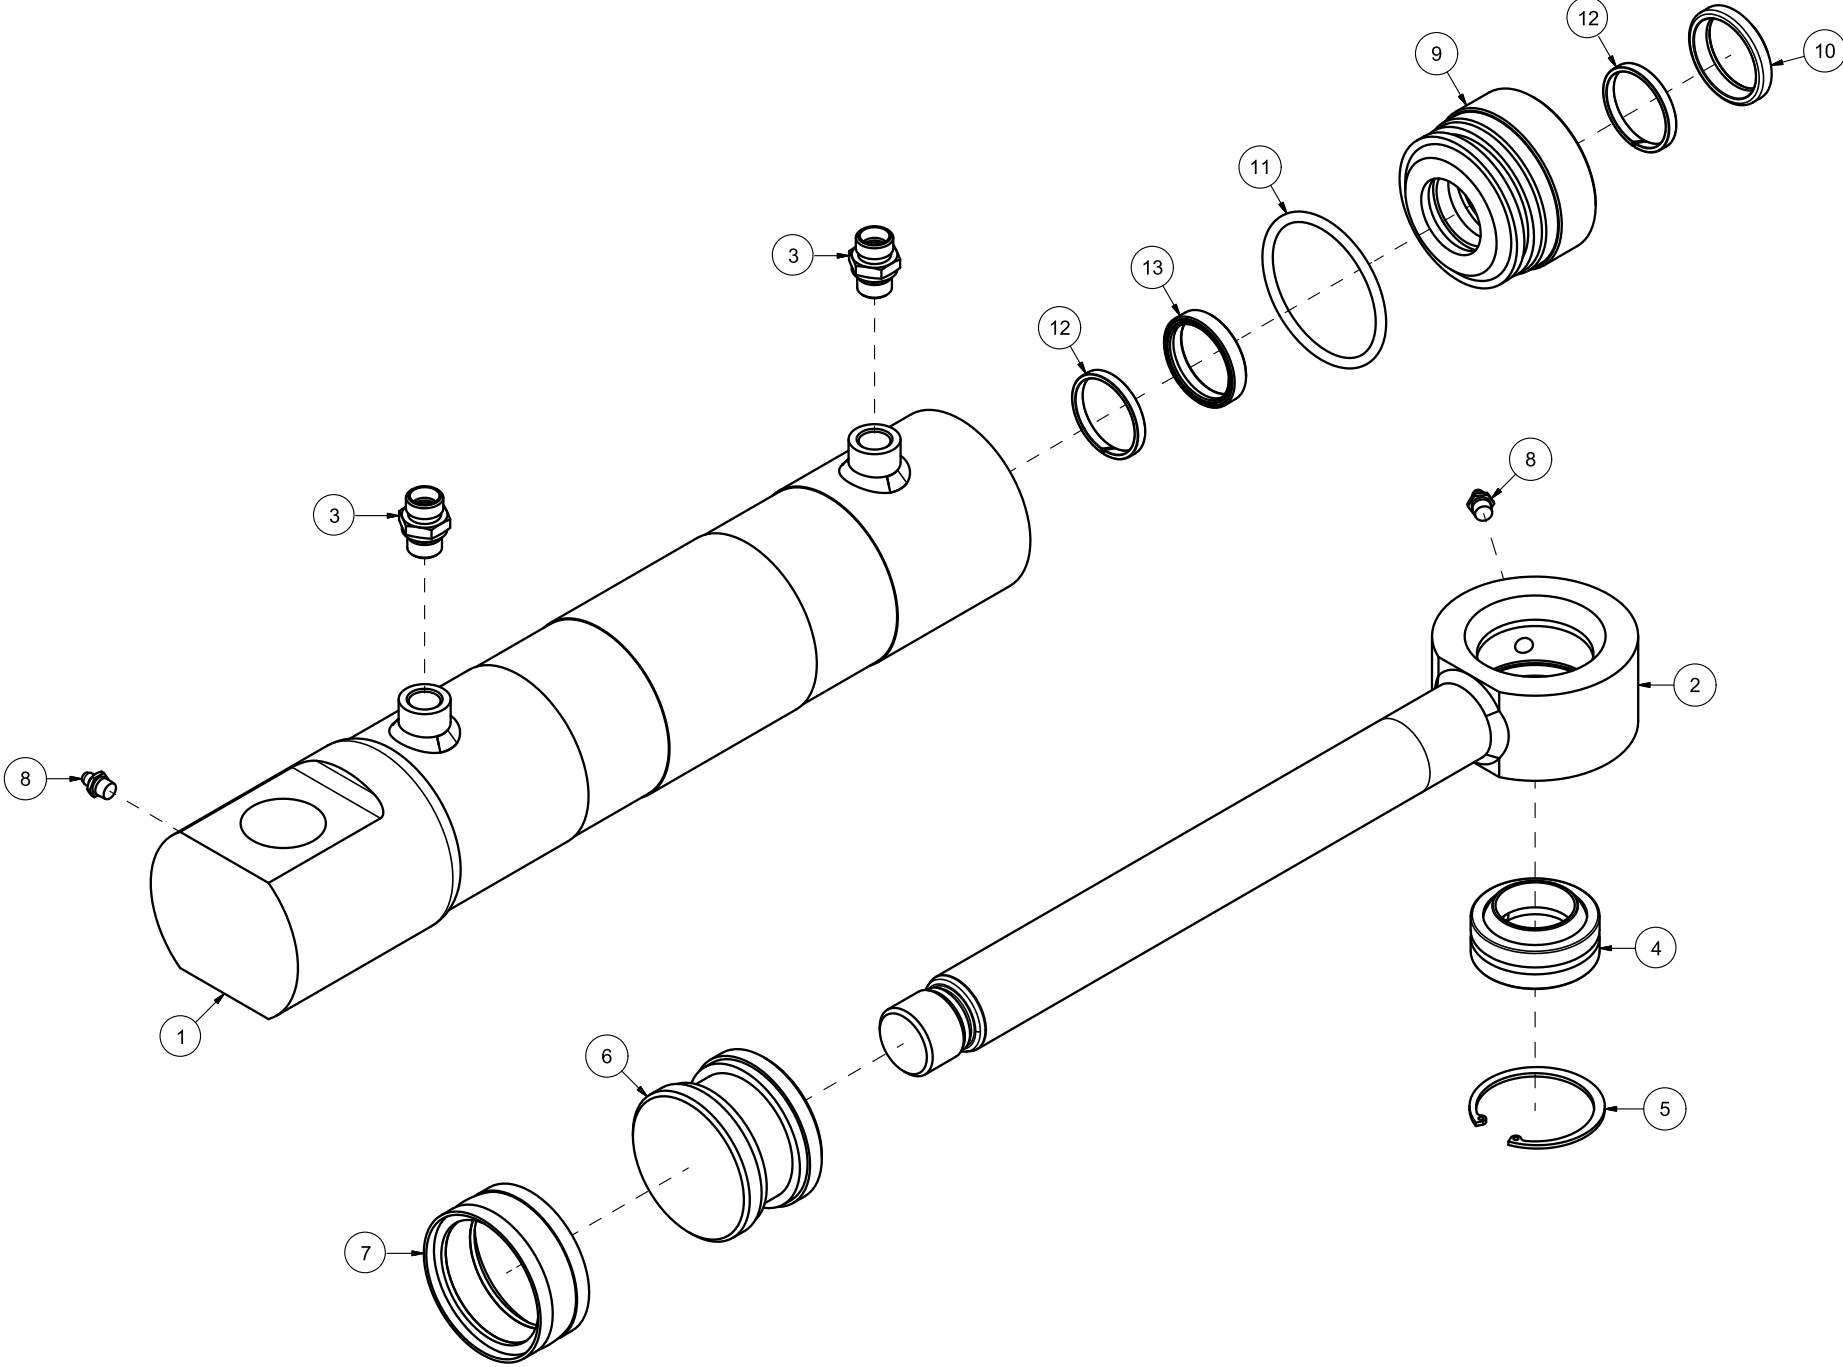

Pos	Qty	Article no	Designation
1	1	1235137	Cylinder tube Ø80 SL250
2	1	1235152	Piston rod Ø40 SL250
3	2	2957749	Hexagon nipple GEK BSP 3/8" L12 ED
4	1	2954140	Spherical bearing GE 40 ES
5	1	2553262	Seeger ring I 62x2,0 DIN 471
6	1	1235153	Piston Ø80
7	1	2234360	Compact seal
8	2	2478410	Grease nipple, straight 1/8"
9	1	1233197	Package Box Ø80
10	1	2232833	Wipers
11	1	2233070	O-ring 72,0-5,0
12	2	1233153	Guide band Ø40
13	1	2232137	Compact seal