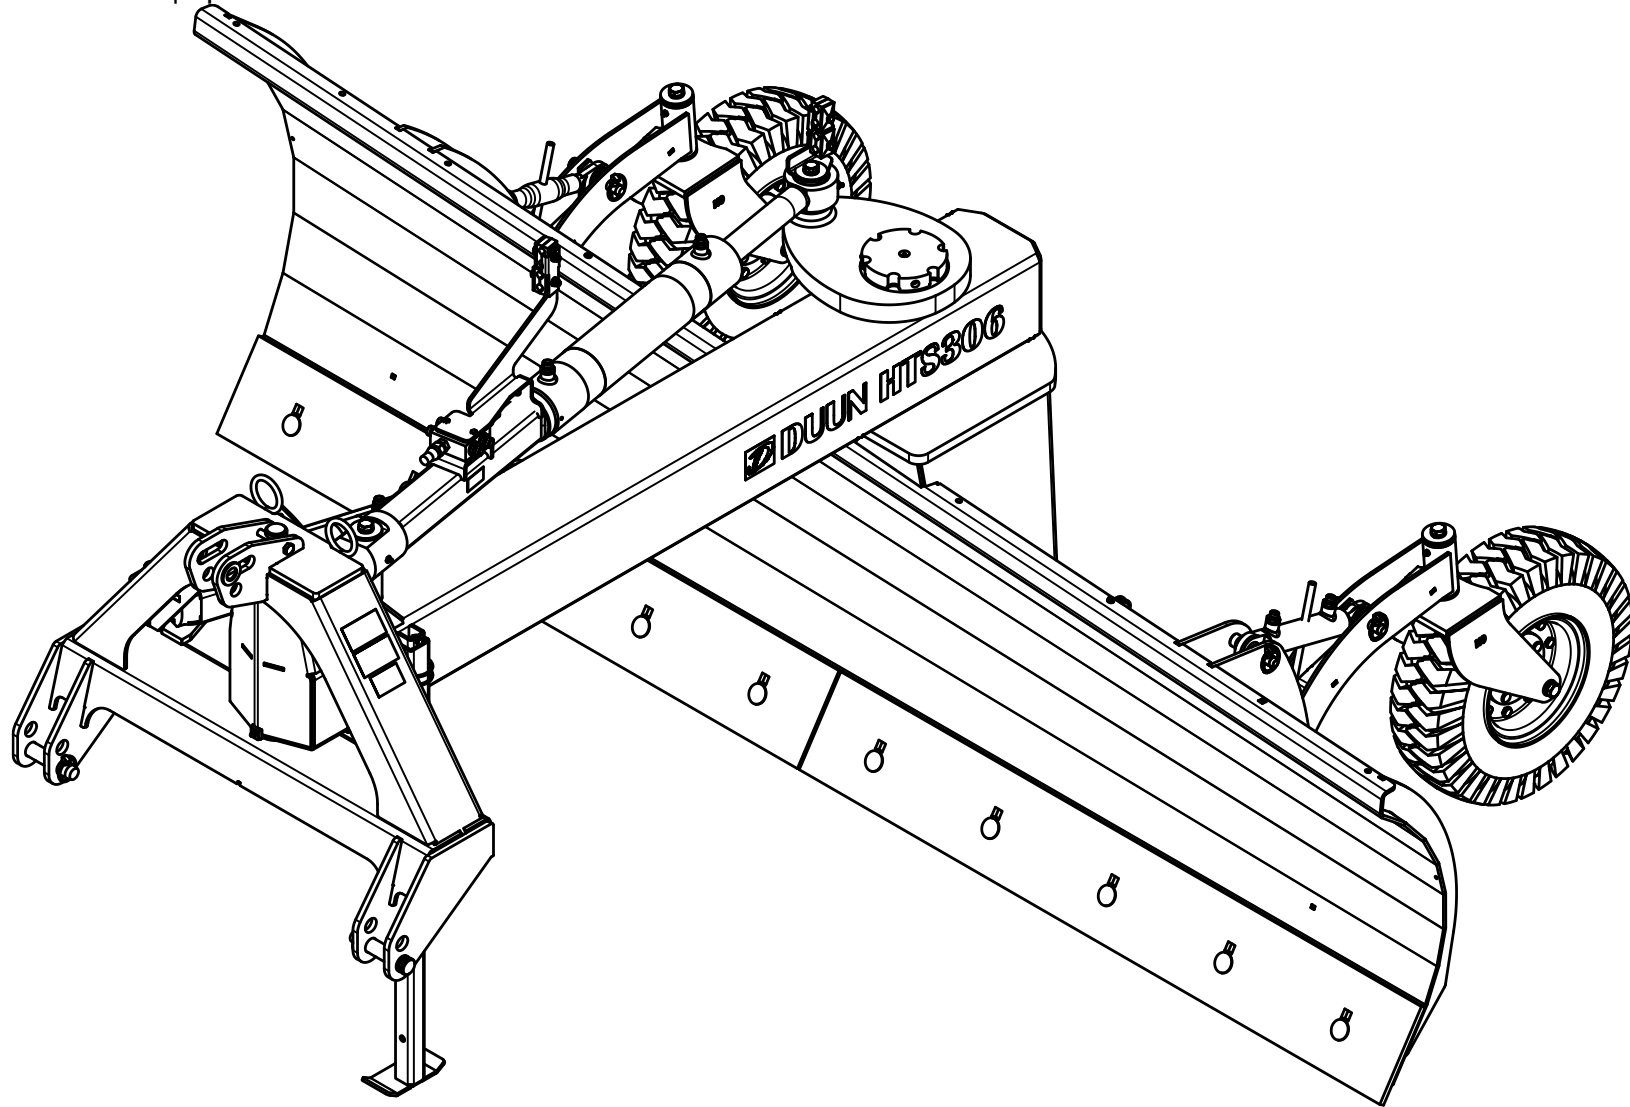

# HTS306 Spare parts catalogue

Serial number: from 130001 | up to 150012

<b>CONTENT</b>	<b>2</b>
<b>23528001   THREE POINT LINKAGE</b>	<b>4</b>
<b>23528002   DRAWBAR</b>	<b>6</b>
<b>23528003   SCRAPER BLADE</b>	<b>8</b>
<b>23528004   ROTATING CYLINDER OF SCRAPER BLADE</b>	<b>10</b>
<b>23528005   BOOM SWING CYLINDER</b>	<b>12</b>
<b>23528006   LEFT SIDE SUPPORT WHEEL 6"</b>	<b>14</b>
<b>23528007   RIGHT SIDE SUPPORT WHEEL 6"</b>	<b>16</b>
<b>23528008   SUPPORT WHEEL CYLINDER</b>	<b>18</b>
<b>23528009   WHEEL TURNBUCKLE</b>	<b>20</b>
<b>23528010   FLAT WEAR STEEL</b>	<b>22</b>
<b>23528011   WEAR STEEL LOCKING HEAD SCREWS</b>	<b>24</b>
<b>23528012   WEAR STEEL WEDGE BOLTS</b>	<b>26</b>
<b>23528013   BOLTS WITHOUT WHEEL/TURNBUCKLE WHEEL</b>	<b>28</b>
<b>23528014   ONE SIDE WHEEL CYLINDER BOLTS</b>	<b>30</b>
<b>23528015   PERFORATED WEAR STEEL</b>	<b>32</b>
<b>23528016   WEAR STEEL ICE SCRAPER</b>	<b>34</b>
<b>23528017   TWO SIDES WHEEL CYLINDER BOLTS</b>	<b>36</b>
<b>23528018   WEIGHT PACKAGE</b>	<b>38</b>
<b>23528019   MANUAL BOOM SWING</b>	<b>40</b>

Pos	Qty	Article no	Designation
1	2	2556142	Locking pin Ø10x40
2	2	2551730	Drawbar bolt cat. 2 Ø28x95
3	1	2935063	Sticker 68x40 CE
4	1	2935064	Sticker 90x48 Instruction manual
5	1	2935090	Sticker 90x48 Transportation position
6	1	12352057	Three-point linkage HTS
7	1	2422365	Hexagon screw M12x100 EIZn 8.8 DIN 933
8	3	2531069	Washer M12 EIZn DIN 125
9	2	2483611	Locking nut M12 EIZn DIN 985
10	1	12352023	Bolt Ø40
11	1	2422352	Hexagon screw M12x40 EIZn 8.8 DIN 933
12	1	12352022	Assembly bolt Ø40
13	2	2533095	Washer Ø26/45x4