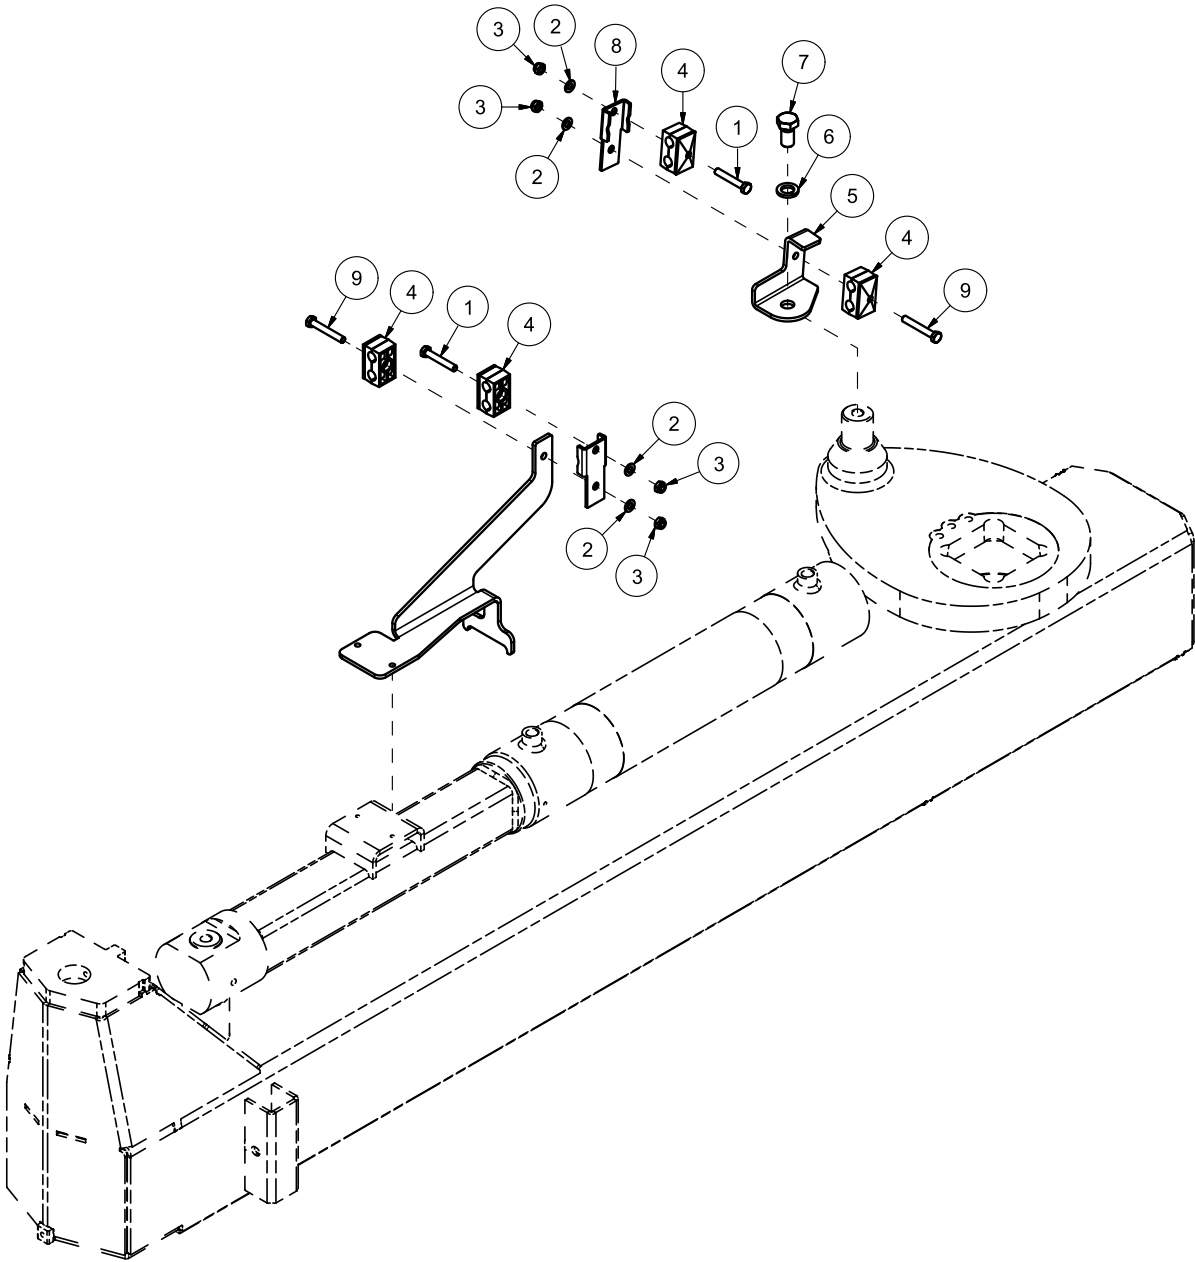

Pos	Qty	Article no	Designation
1	1	2483613	Locking nut M16 EIZn DIN 985
2	4	2531078	Washer M16 EIZn DIN 125
3	1	2422504	Hexagon screw M16x120 EIZn 8.8 DIN 931
4	2	2245023	Plastic bearing Ø39/48x15
5	1	12352049	Wheel fork 6" HTS
6	3	2422485	Hexagon screw M16x30 EIZn 8.8 DIN 933
7	3	2534078	Spring washer M16 EIZn DIN 127
8	1	12352053	Washer Ø17/60x4
9	1	12352054	Wheel arm HTS
10	1	2941520	Wheel 6.00x9 10L Compl. w/rim
11	1	12352050	Hub 5x115
12	2	2951129	Ball bearings 6205 2RS 25x52x15 DIN 625
13	1	12352051	Shaft
14	5	2489614	Hexagon nut M12x1.5 conical
15	2	12352052	Washer
16	1	2478407	Grease nipple Straight M8

Pos	Qty	Article no	Designation
1	10	1233185	Washer Ø38x4
5	10	2526330	Wedge 20.5x125 curved w/wart
6	10	2526331	Wedge bolt 16x47 mm

Pos	Qty	Article no	Designation
1	1	1238135	Washer Ø17/60x5
2	1	2534078	Spring washer M16 EIZn DIN 127
3	1	2422485	Hexagon screw M16x30 EIZn 8.8 DIN 933
4	1	12352023	Bolt Ø40
5	2	2531069	Washer M12 EIZn DIN 125
6	1	2483611	Locking nut M12 EIZn DIN 985
7	1	2422352	Hexagon screw M12x40 EIZn 8.8 DIN 933

Pos	Qty	Article no	Designation
1	2	2422256	Hexagon screw M8x50 EIZn 8.8 DIN 931
2	2	2531047	Washer M8 EIZn DIN 125
3	2	2483609	Locking nut M8 EIZn DIN 985
4	2	4251206	Hose holder
5	1	1235122	Rear hose attachment
6	1	2534078	Spring washer M16 EIZn DIN 127
7	1	2422485	Hexagon screw M16x30 EIZn 8.8 DIN 933
8	1	12353008	Rear hose attachment

Pos	Qty	Article no	Designation
1	2	2112243	Perforated wear steel 11x200x1525

Pos	Qty	Article no	Designation
1	2	2112233	Wear steel ice scraper 12x193x1525

Pos	Qty	Article no	Designation
1	2	2422256	Hexagon screw M8x50 EIZn 8.8 DIN 931
2	4	2531047	Washer M8 EIZn DIN 125
3	4	2483609	Locking nut M8 EIZn DIN 985
4	4	4251206	Hose holder
5	1	1235122	Rear hose attachment
6	1	2534078	Spring washer M16 EIZn DIN 127
7	1	2422485	Hexagon screw M16x30 EIZn 8.8 DIN 933
8	2	1235188	Plate for double wheel adjustment
9	2	2422258	Hexagon screw M8x55 EIZn 8.8 DIN 931
10	1	12353008	Rear hose attachment