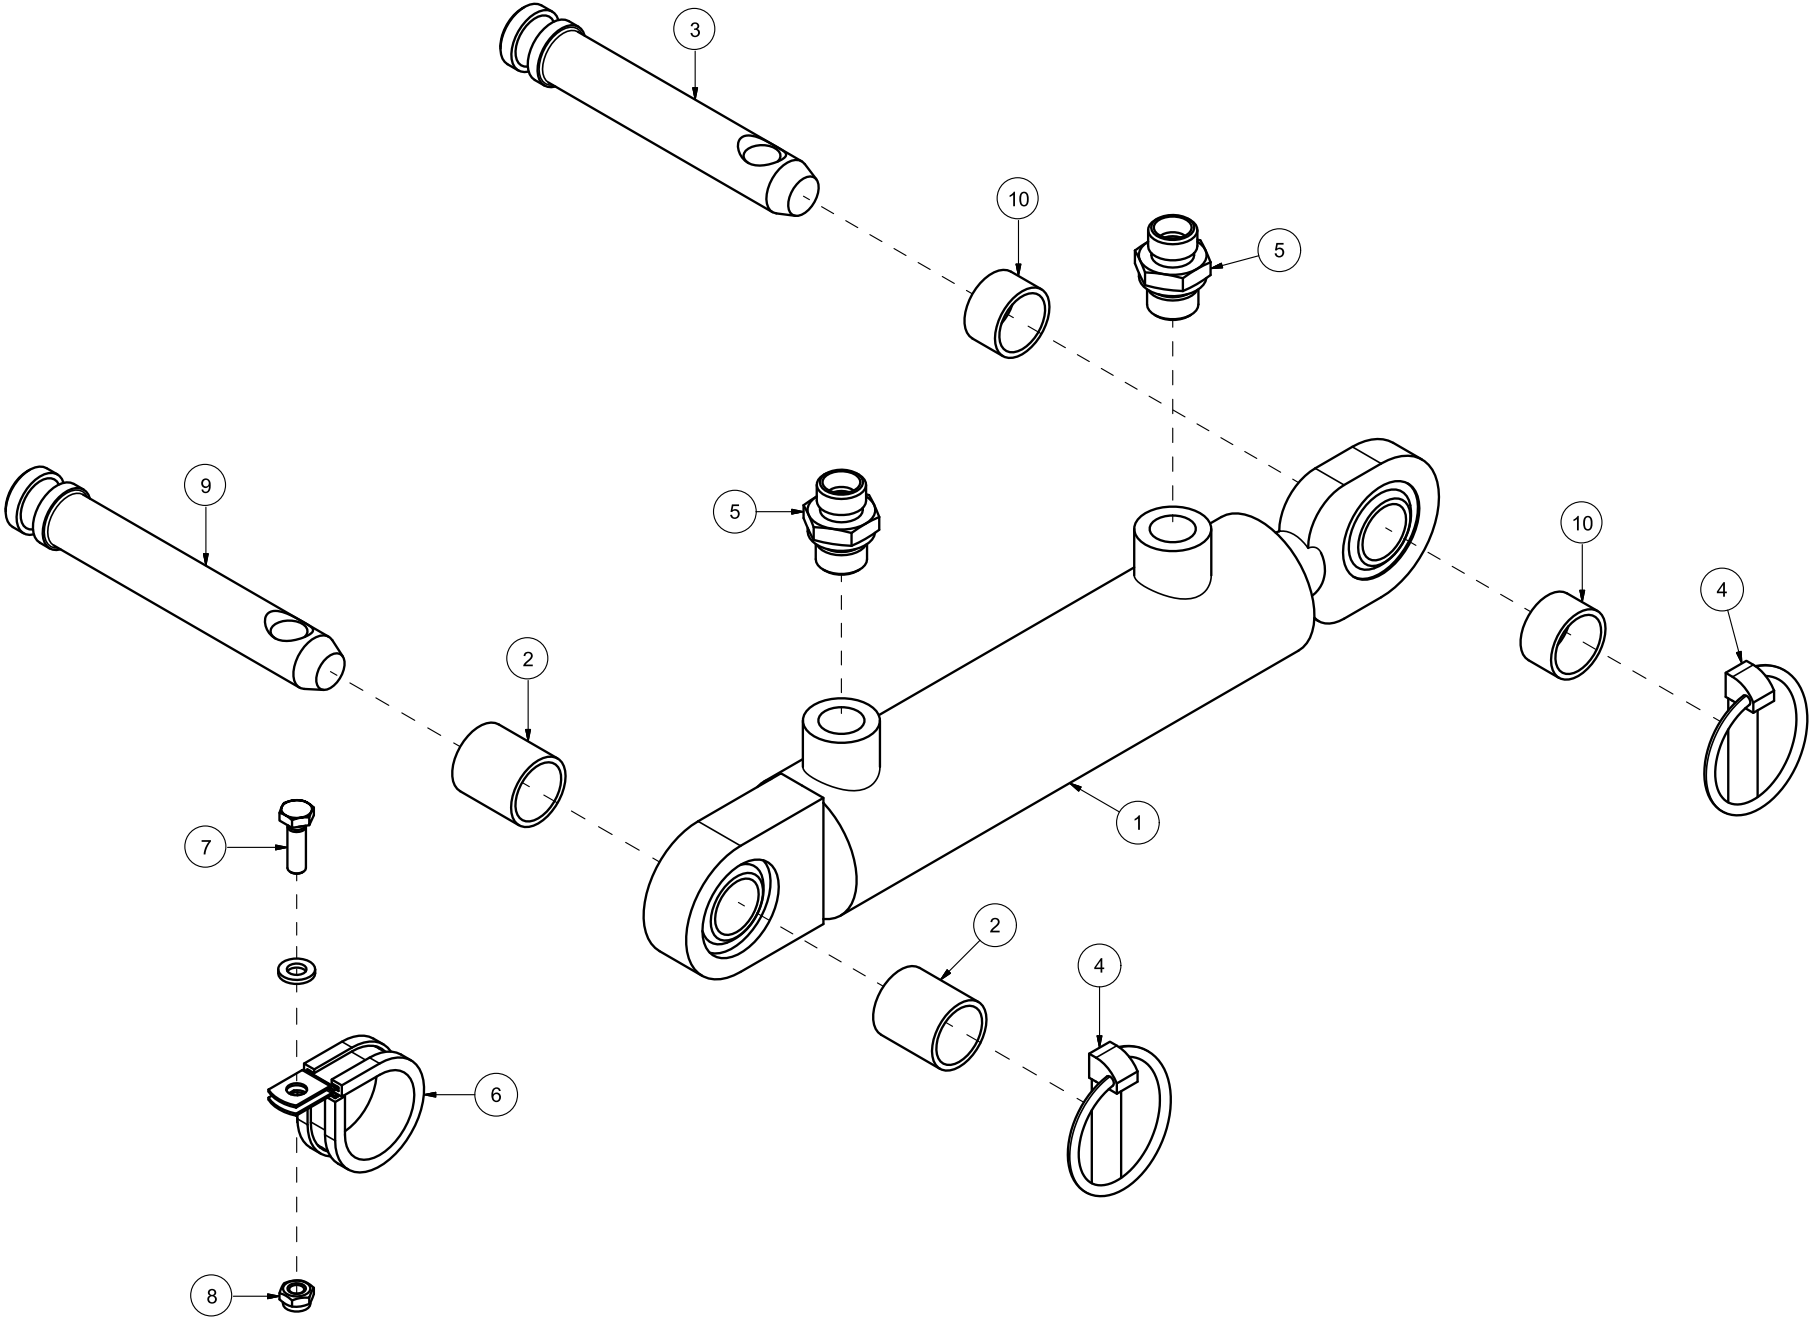

Pos	Qty	Article no	Designation
1	1	1235137	Cylinder tube Ø80 SL250
2	1	1235152	Piston rod Ø40 SL250
3	2	2957749	Hexagon nipple GEK BSP 3/8" L12 ED
4	1	2954140	Spherical bearing GE 40 ES
5	1	2553262	Seeger ring I 62x2,0 DIN 471
6	1	1235153	Piston Ø80
7	1	2234360	Compact seal
8	2	2478410	Grease nipple, straight 1/8"
9	1	1233197	Package Box Ø80
10	1	2232833	Wipers
11	1	2233070	O-ring 72,0-5,0
12	2	1233153	Guide band Ø40
13	1	2232137	Compact seal

Pos	Qty	Article no	Designation
1	1	2483613	Locking nut M16 EIZn DIN 985
2	4	2531078	Washer M16 EIZn DIN 125
3	1	2422504	Hexagon screw M16x120 EIZn 8.8 DIN 931
4	1	12352049	Wheel fork 6" HTS
5	2	2245023	Plastic bearing Ø39/48x15
6	3	2422485	Hexagon screw M16x30 EIZn 8.8 DIN 933
7	3	2534078	Spring washer M16 EIZn DIN 127
8	1	2941520	Wheel 6.00x9 10L Compl. w/rim
9	1	12352053	Washer Ø17/60x4
10	1	12352050	Hub 5x115
11	1	12352051	Shaft
12	2	2951129	Ball bearings 6205 2RS 25x52x15 DIN 625
13	5	2489614	Hexagon nut M12x1.5 conical
14	1	12352054	Wheel arm HTS
15	2	12352052	Washer
16	1	2478407	Grease nipple Straight M8

Pos	Qty	Article no	Designation
1	1	2483613	Locking nut M16 EIZn DIN 985
2	4	2531078	Washer M16 EIZn DIN 125
3	1	2422504	Hexagon screw M16x120 EIZn 8.8 DIN 931
4	2	2245023	Plastic bearing Ø39/48x15
5	1	12352049	Wheel fork 6" HTS
6	3	2422485	Hexagon screw M16x30 EIZn 8.8 DIN 933
7	3	2534078	Spring washer M16 EIZn DIN 127
8	1	12352053	Washer Ø17/60x4
9	1	12352054	Wheel arm HTS
10	1	2941520	Wheel 6.00x9 10L Compl. w/rim
11	1	12352050	Hub 5x115
12	2	2951129	Ball bearings 6205 2RS 25x52x15 DIN 625
13	1	12352051	Shaft
14	5	2489614	Hexagon nut M12x1.5 conical
15	2	12352052	Washer
16	1	2478407	Grease nipple Straight M8