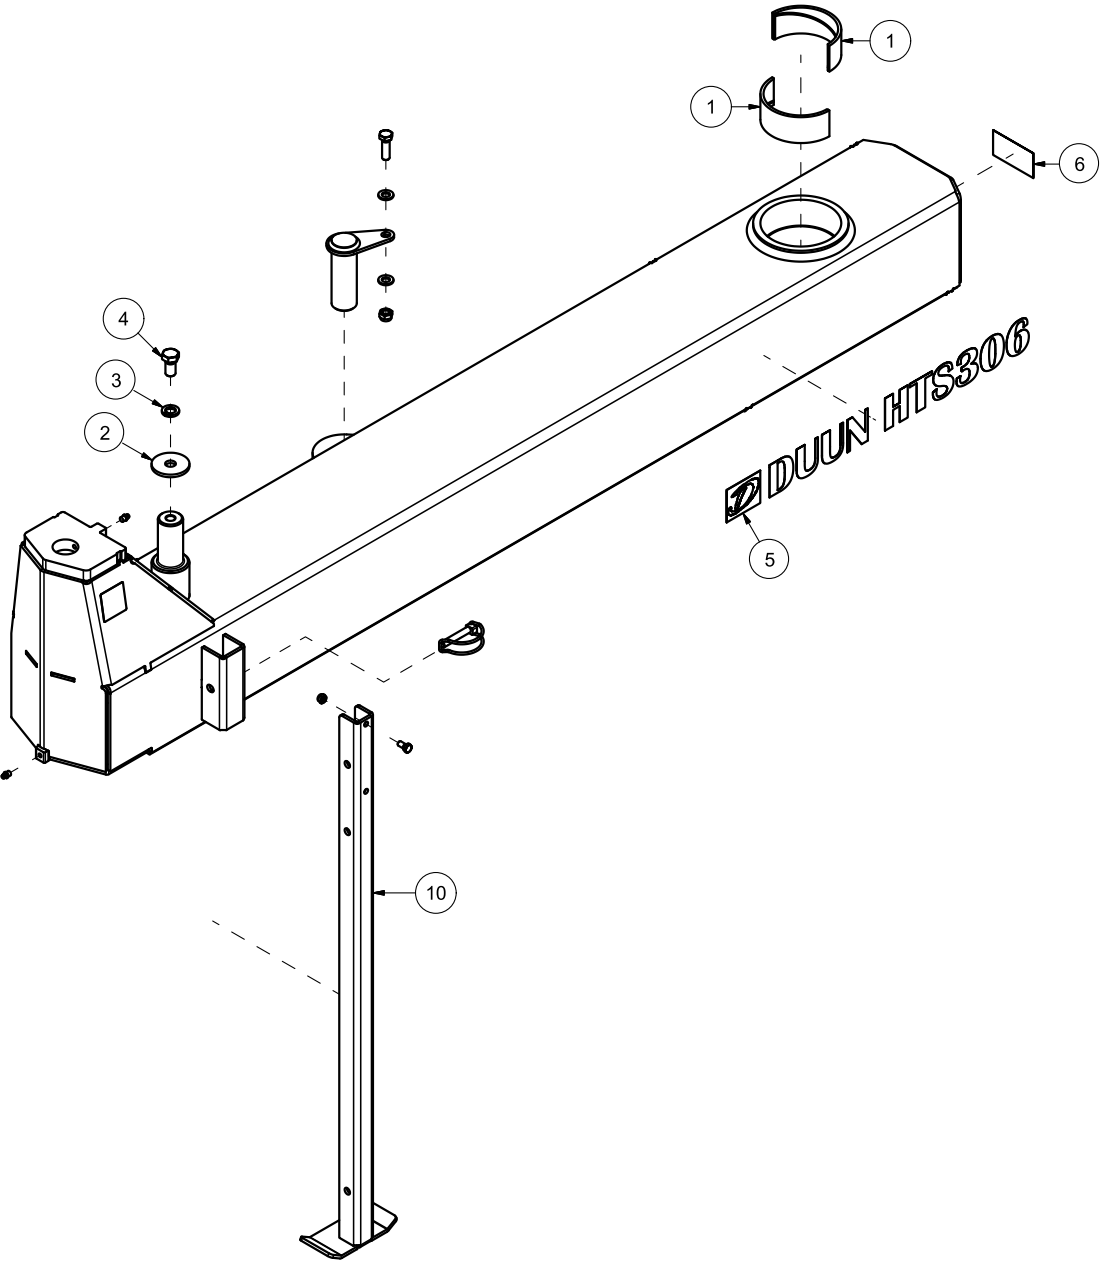

# HTS306 Spare parts catalogue

Serial number: from 130001 | up to 150012

<b>CONTENT</b>	<b>2</b>
<b>23528001   THREE POINT LINKAGE</b>	<b>4</b>
<b>23528002   DRAWBAR</b>	<b>6</b>
<b>23528003   SCRAPER BLADE</b>	<b>8</b>
<b>23528004   ROTATING CYLINDER OF SCRAPER BLADE</b>	<b>10</b>
<b>23528005   BOOM SWING CYLINDER</b>	<b>12</b>
<b>23528006   LEFT SIDE SUPPORT WHEEL 6"</b>	<b>14</b>
<b>23528007   RIGHT SIDE SUPPORT WHEEL 6"</b>	<b>16</b>
<b>23528008   SUPPORT WHEEL CYLINDER</b>	<b>18</b>
<b>23528009   WHEEL TURNBUCKLE</b>	<b>20</b>
<b>23528010   FLAT WEAR STEEL</b>	<b>22</b>
<b>23528011   WEAR STEEL LOCKING HEAD SCREWS</b>	<b>24</b>
<b>23528012   WEAR STEEL WEDGE BOLTS</b>	<b>26</b>
<b>23528013   BOLTS WITHOUT WHEEL/TURNBUCKLE WHEEL</b>	<b>28</b>
<b>23528014   ONE SIDE WHEEL CYLINDER BOLTS</b>	<b>30</b>
<b>23528015   PERFORATED WEAR STEEL</b>	<b>32</b>
<b>23528016   WEAR STEEL ICE SCRAPER</b>	<b>34</b>
<b>23528017   TWO SIDES WHEEL CYLINDER BOLTS</b>	<b>36</b>
<b>23528018   WEIGHT PACKAGE</b>	<b>38</b>
<b>23528019   MANUAL BOOM SWING</b>	<b>40</b>

Pos	Qty	Article no	Designation
1	2	2556142	Locking pin Ø10x40
2	2	2551730	Drawbar bolt cat. 2 Ø28x95
3	1	2935063	Sticker 68x40 CE
4	1	2935064	Sticker 90x48 Instruction manual
5	1	2935090	Sticker 90x48 Transportation position
6	1	12352057	Three-point linkage HTS
7	1	2422365	Hexagon screw M12x100 EIZn 8.8 DIN 933
8	3	2531069	Washer M12 EIZn DIN 125
9	2	2483611	Locking nut M12 EIZn DIN 985
10	1	12352023	Bolt Ø40
11	1	2422352	Hexagon screw M12x40 EIZn 8.8 DIN 933
12	1	12352022	Assembly bolt Ø40
13	2	2533095	Washer Ø26/45x4